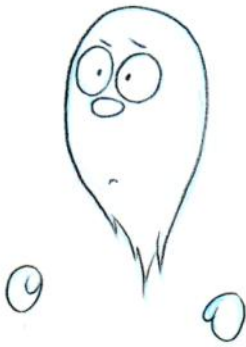

Old Ideas

Screen clipping taken: 12/05/2007, 20:09

Character design:

Girls are a primary yellow and the more yellow they are the more attractive they are to guys. Off-yellow is the most common.

Characters are all variations of the main character, tall, thin, fat, different colours, big faces, low faces, long arms, big feet, unique facial textures, longer fur, etc...

Females all fall within a specific range of variations, and men's variations are in a different range. E.g. girls are all coloured around the colour yellow and men vary around red or blue. Males all have big blocky feet; girls all have smaller rounded feet. Females have more facial make up, and males have bold patterns.