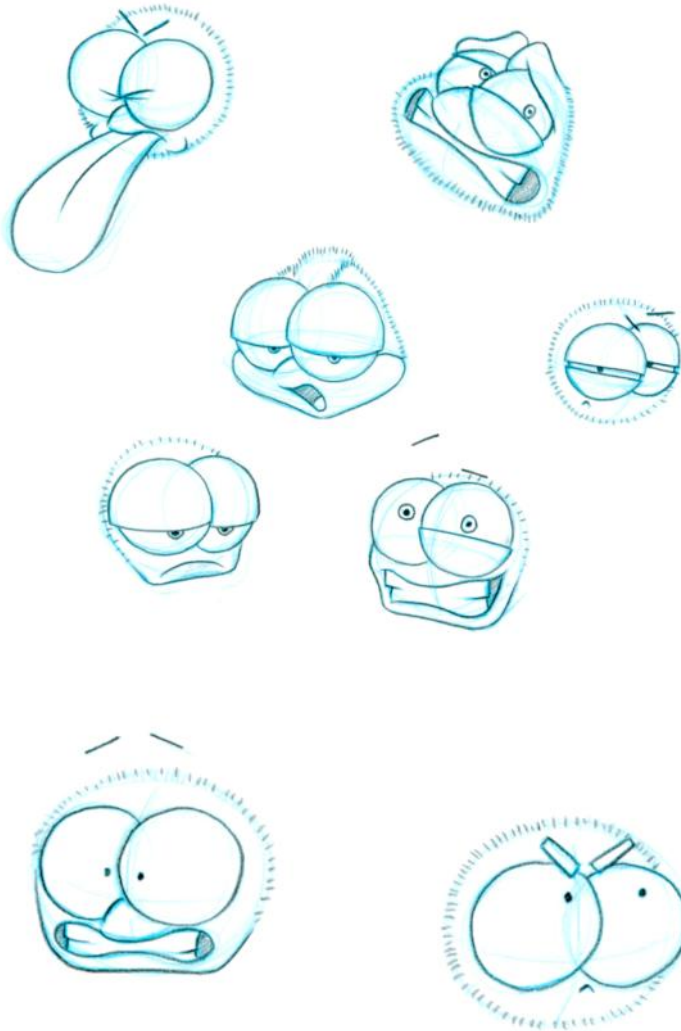

Old Ideas

Screen clipping taken: 12/05/2007, 20:09

Character design:

Girls are a primary yellow and the more yellow they are the more attractive they are to guys. Off-yellow is the most common.

Characters are all variations of the main character, tall, thin, fat, different colours, big faces, low faces, long arms, big feet, unique facial textures, longer fur, etc...

Females all fall within a specific range of variations, and men's variations are in a different range. E.g. girls are all coloured around the colour yellow and men vary around red or blue. Males all have big blocky feet; girls all have smaller rounded feet. Females have more facial make up, and males have bold patterns.